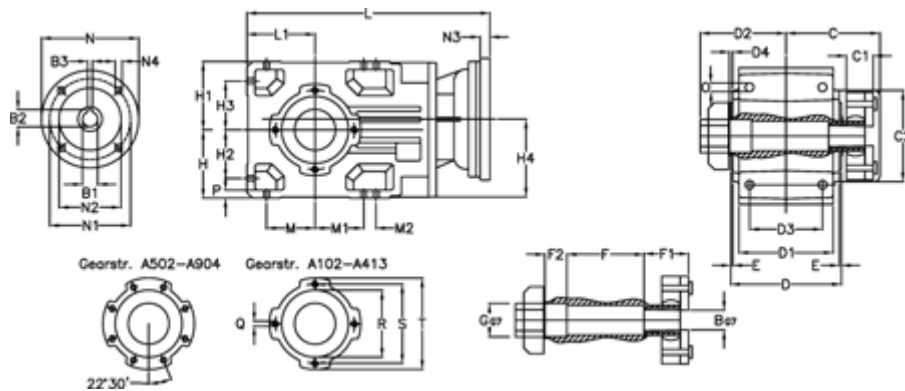

Article number: 296003510556325

Description: Bevel helical gearbox
A353QF35-105,5-P71B5

Measures

B = 35	D1 = 166	F2 = 53	L = 417.0	N3 = 4,5
B1 = 14	D2 = 80	G = 42	L1 = 100	N4 = M8x16
B2 = 16.3	D3 = 135	GA = 43	M = 73.0	O = 12.0
B3 = 5	d4 = 5.0	H = 100	M1 = 73.0	P = 11
C = 70.0	Description = A353 QF-xx P71 B5	H1 = 100	M2 = 11	Q = M10x17
C1 = 24	E = 3.5	H2 = 73.0	N = 160	R = 110
C2 = 90.0	F = 12.0	H3 = 73.0	N1 = 130	S = 130
D = 173	F1 = 48.0	H4 = 114.0	N2 = 110	T = 150